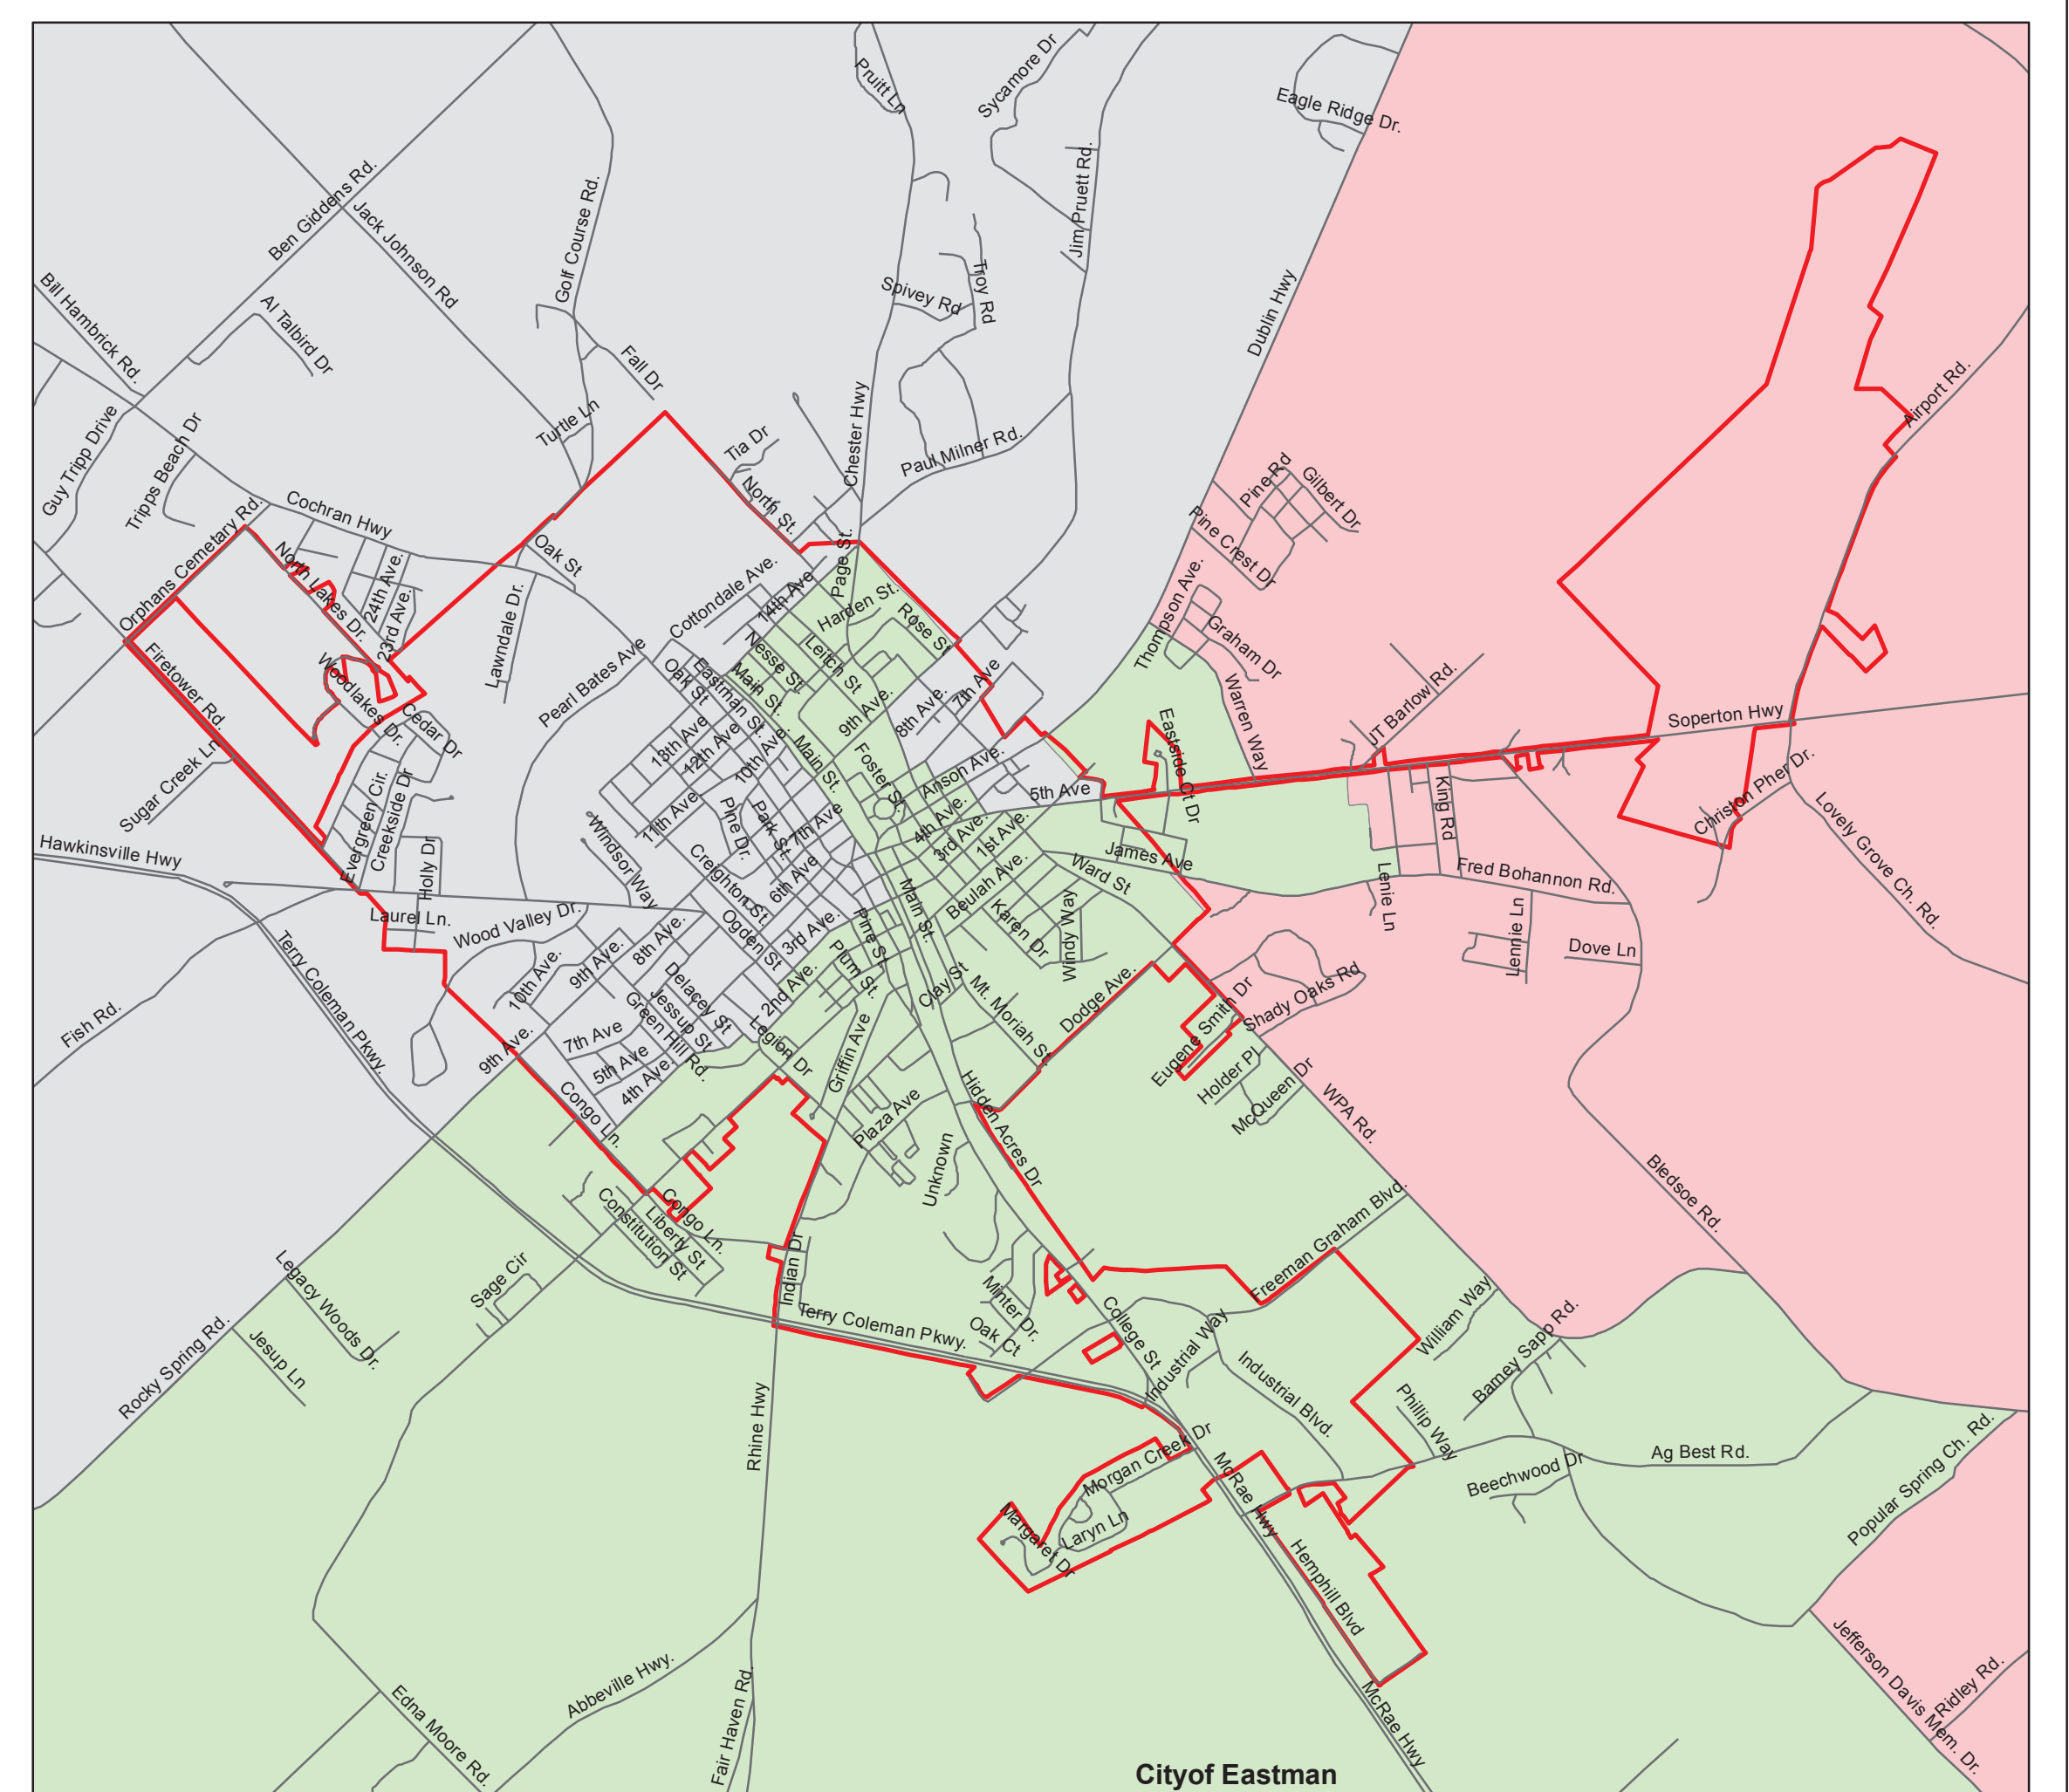

Legend

County Commissioner Districts

- District 1
- District 2
- District 3
- District 4

Legend

- Roads
- County Boundary
- Rhine City Limits
- Milan City Limits
- Eastman City Limits
- Chester City Limits
- Chauncey City Limits

N

Prepared By:
Scott Jackson, GIS Planner
Heart of Georgia Atlanta RC
5405 Oak Street
Eastman, Georgia 31023
(478)374-4771
Source: Y:\GIS\DATA\Dodge\MXD\Districts\CommissionerDistricts.mxd
Printed: May 17, 2015