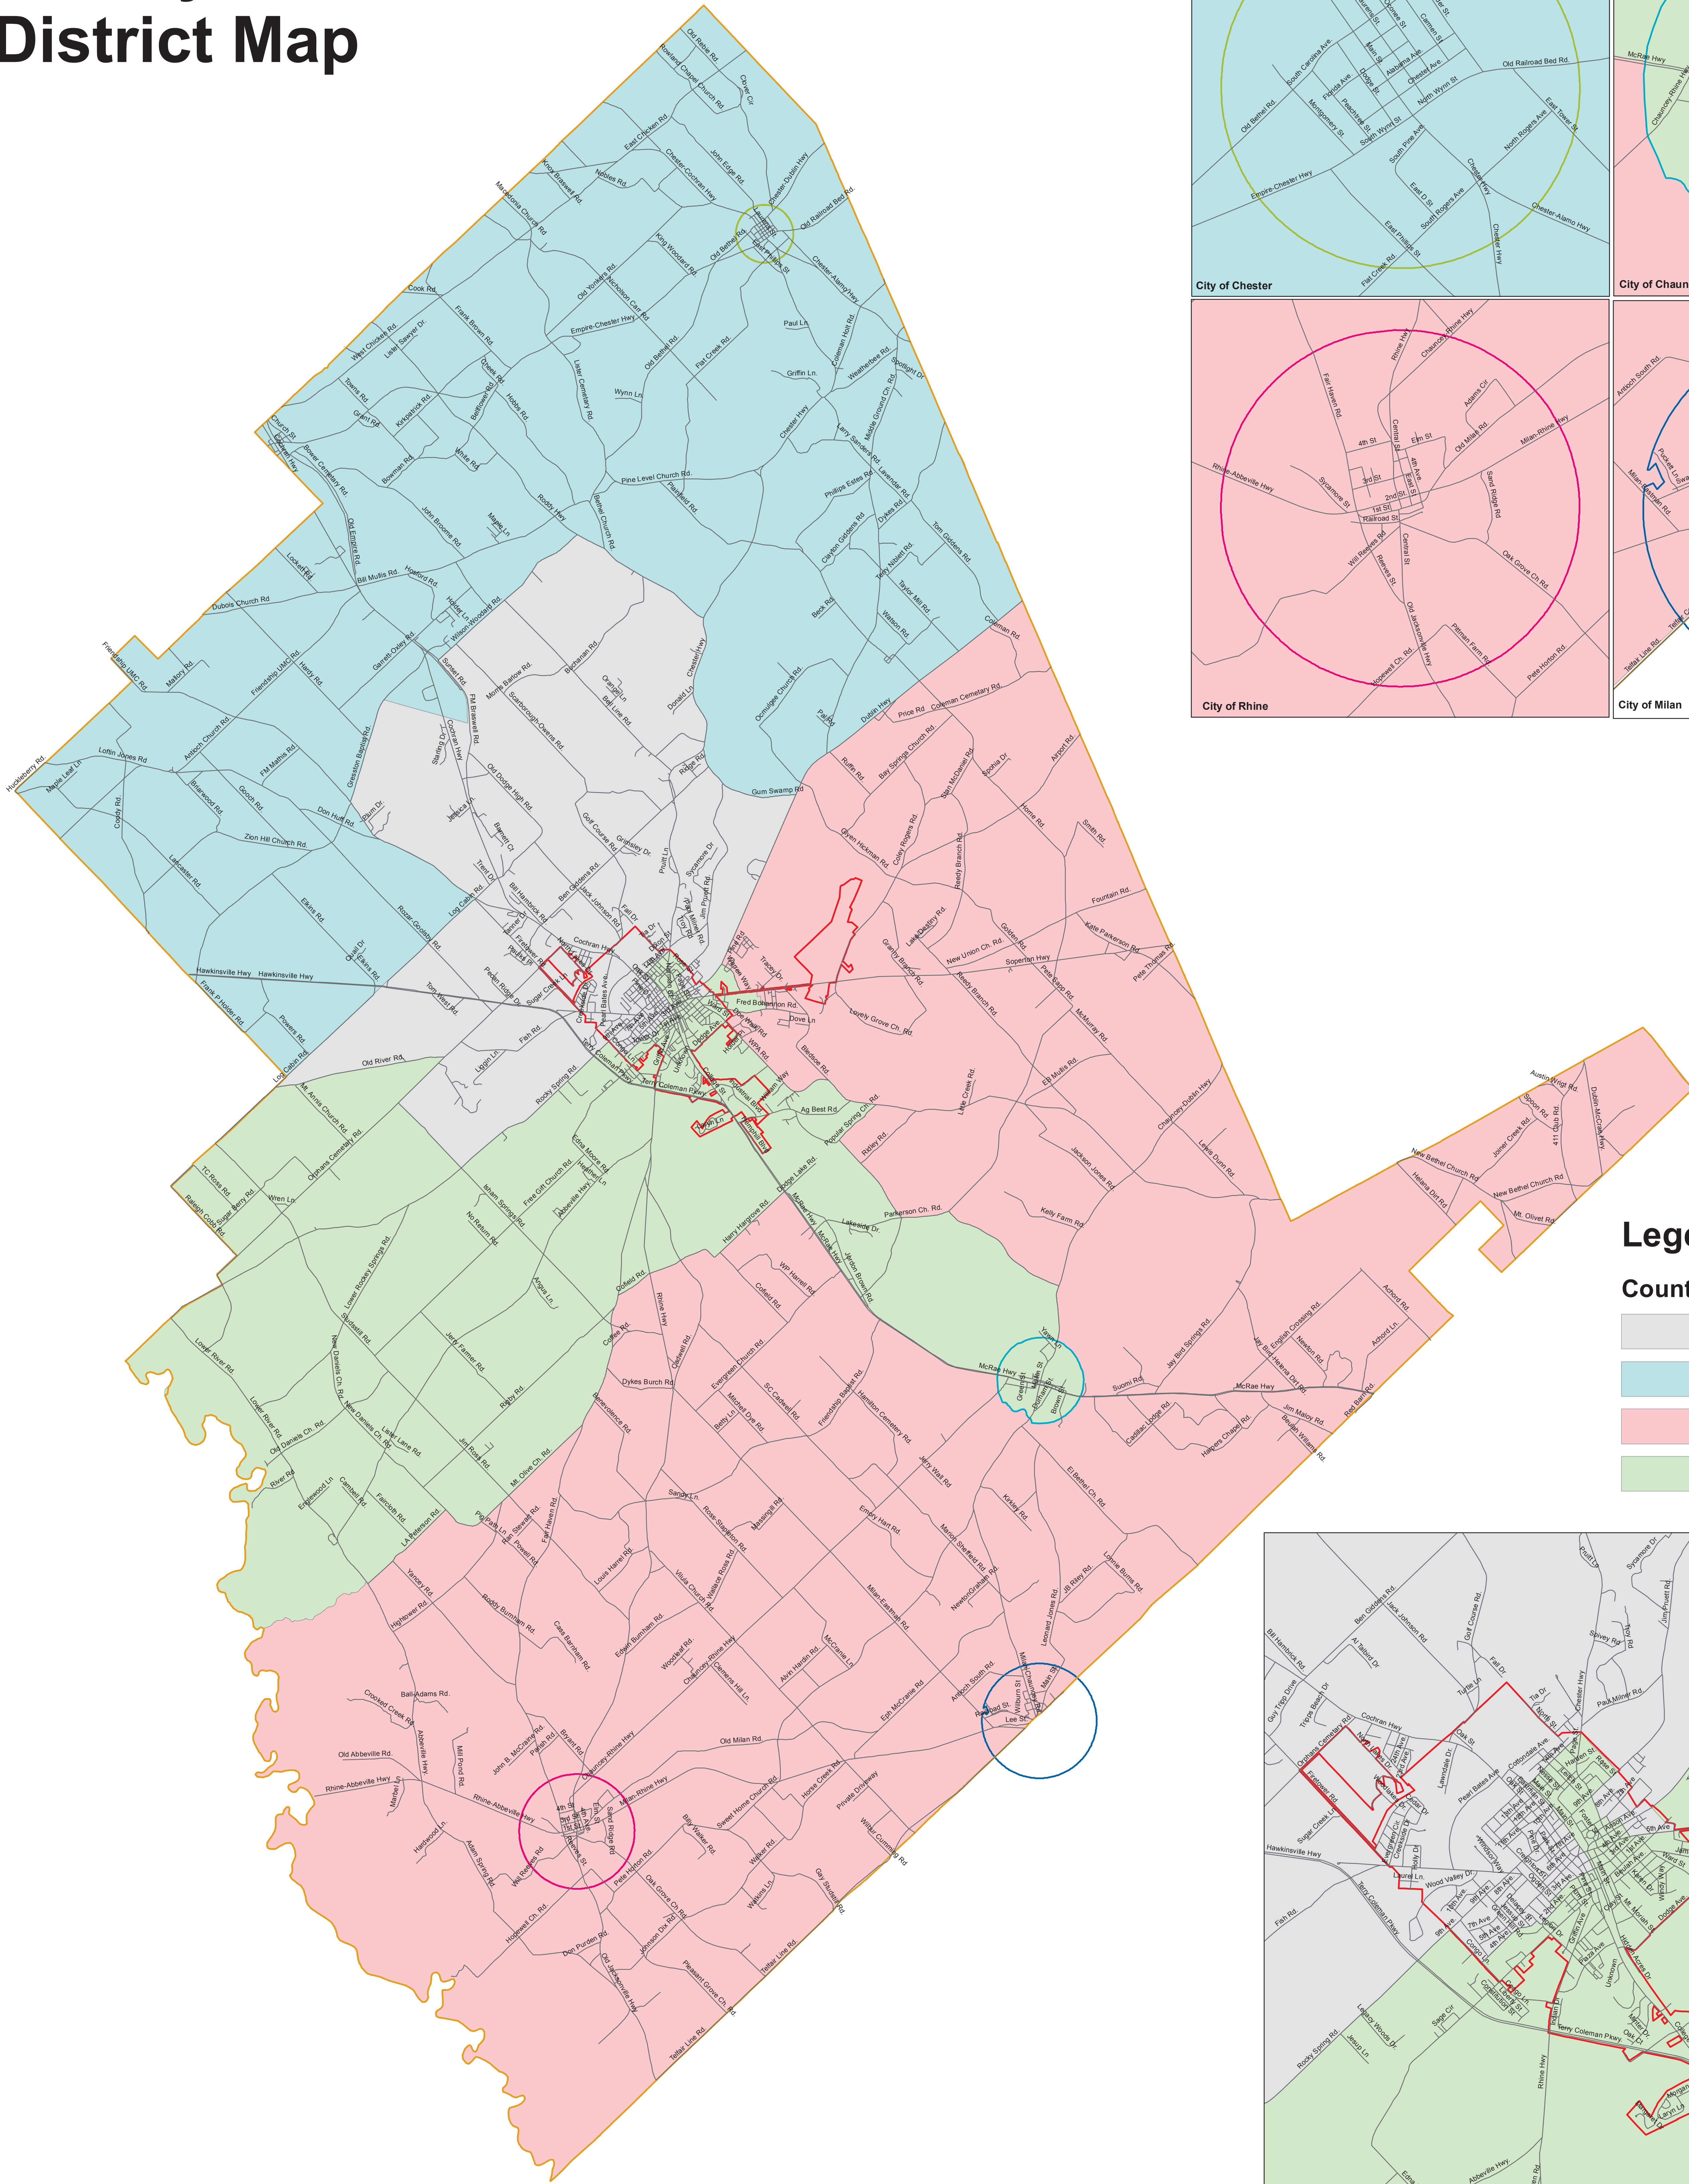

Dodge County County Commissioner District Map