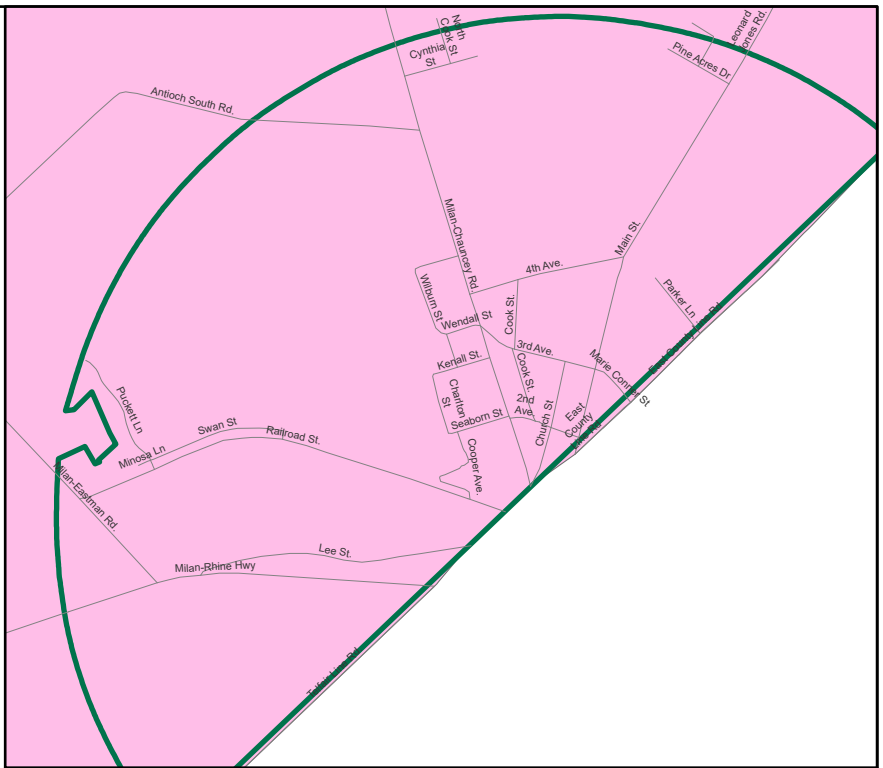

DODGE COUNTY COMMISSION DISTRICT 3

Legend

- Roads
- Milan City Limits
- Chauncey City Limits
- Rhine City Limits
- Milan City Limits
- Dodge County Boundary
- District 3

Prepared By:
Tanya Jenkins Geospatial Services Analyst
5405 Oak Street
Eastman, Georgia 31023
(478)374-4771
Source:CommissionandSchools
Date Saved: 3/14/2022