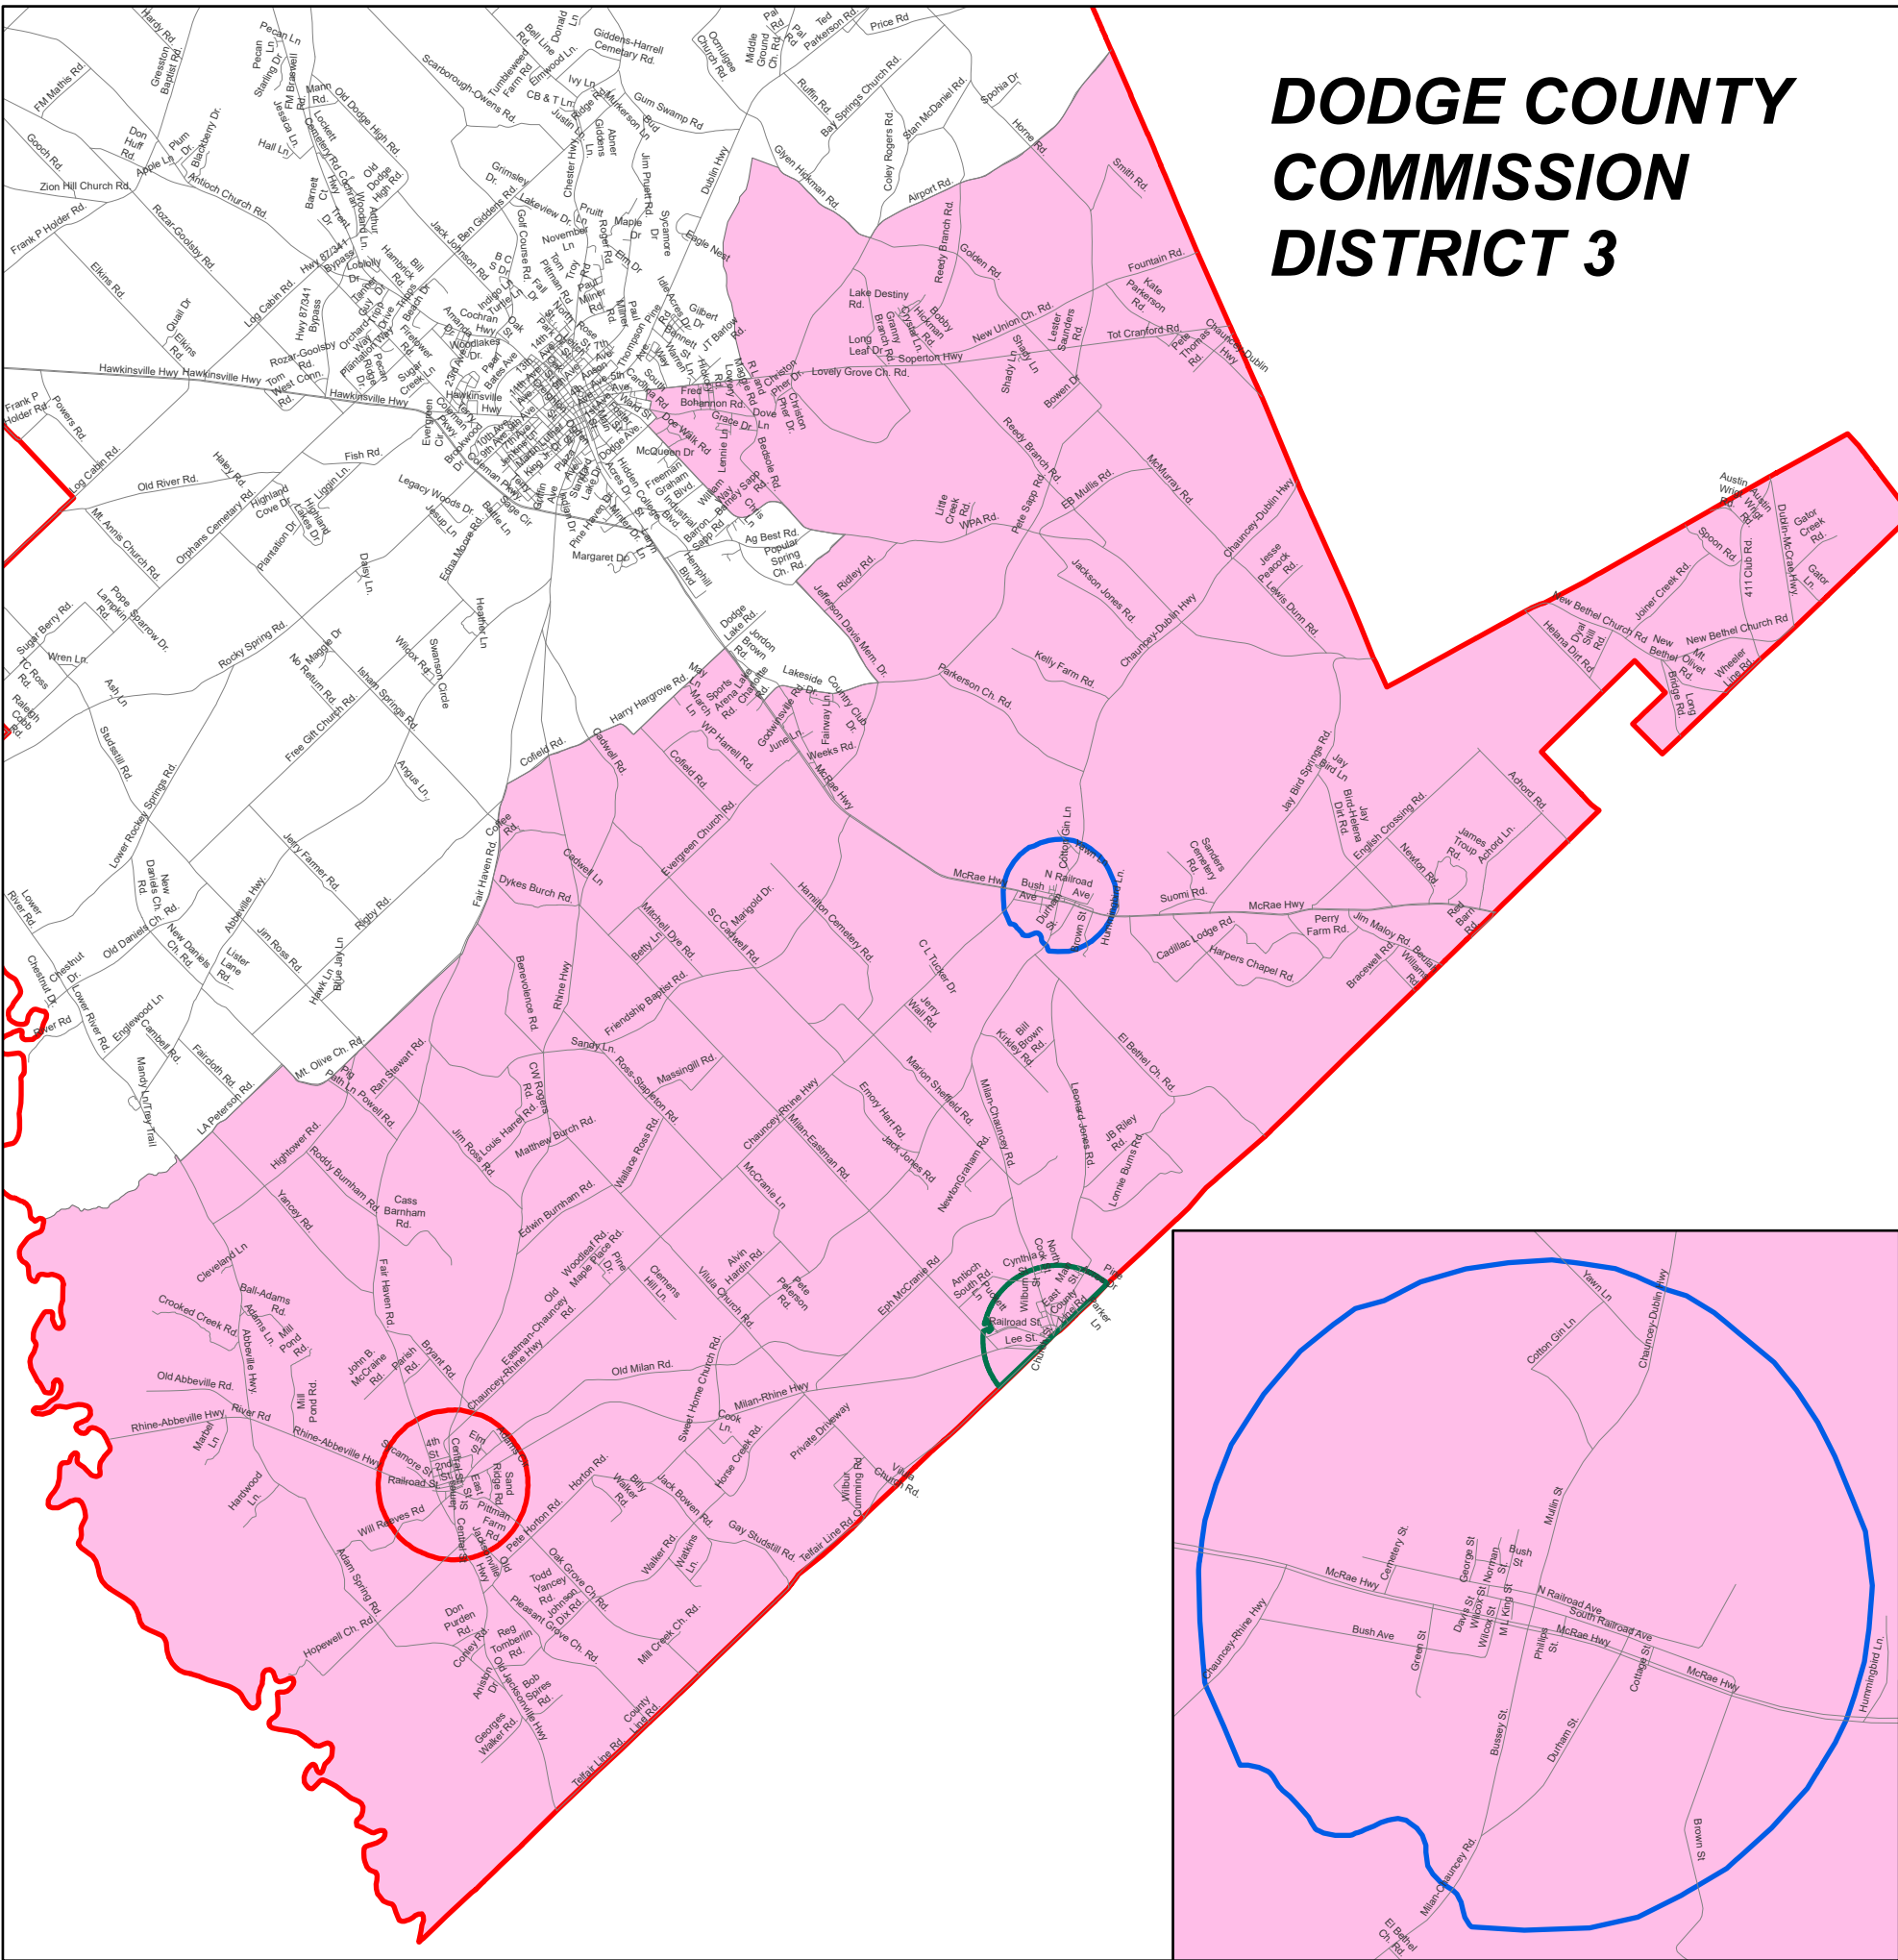

DODGE COUNTY COMMISSION DISTRICT 3

Legend

- Roads
- Milan City Limits
- Chauncey City Limits
- Rhine City Limits
- Milan City Limits
- Dodge County Boundary
- District 3

Prepared By:
Tanya Jenkins Geospatial Services Analyst
5405 Oak Street
Eastman, Georgia 31023
(478)374-4771
Source:CommissionandSchools
Date Saved: 3/14/2022

"The data sets represented here-in are presented to the user with the understanding that, because of the nature of some GIS datasets, there is no guarantee of completeness or accuracy. Conclusions drawn from, or actions taken on the basis of this data are the sole responsibility of the user."